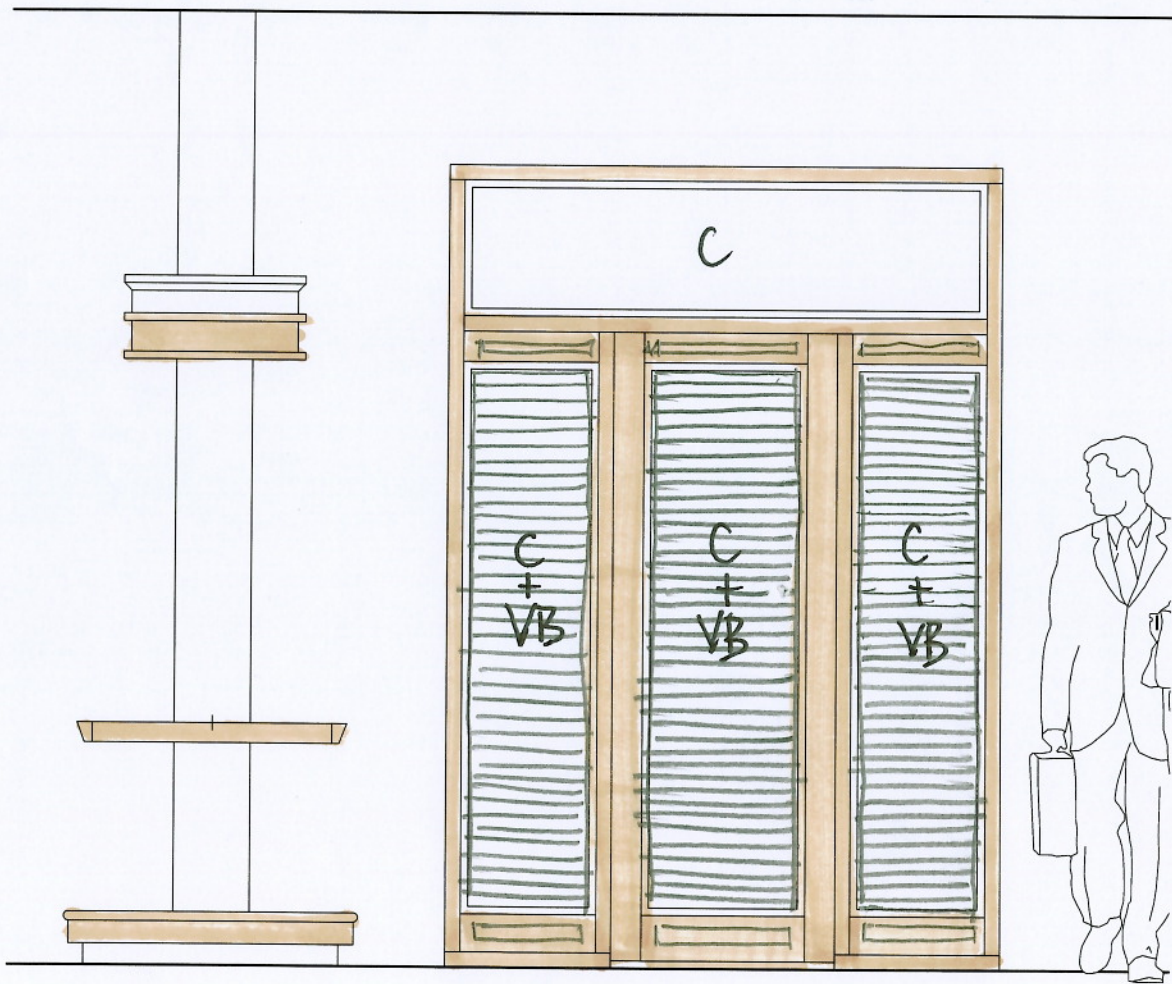

C = Clear toughened glass. note due to size Building Reg KS manifestation not required.

(VB) Horizontal venetian blinds fitted to inside face of office screens.

DOOR / SCREEN TYPE (2)      900mm minimum door leaf.